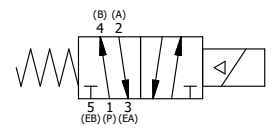

POSITION GASKET ON END OF VALVE SO GASKET COVERS PILOT HOLE, SIDE 'B' ONLY

ALIGN PILOT AND HOLE IN GASKET, SIDE 'A' ONLY FOR EXTERNAL PILOT OPERATION - ROTATE THE ROUND ALUMINUM ADAPTOR 180 DEGREES. REMOVE 1/8\"/>

- NOTES:  
 1) ALWAYS GIVE VALVE MODEL AND PART NUMBER WHEN ORDERING PARTS.  
 2) FOR DIFFERENT VOLTAGES OTHER THAN 24VDC, CONSULT FACTORY.

16	2	V-212	SCREW, #2 X 3/16 DRIVE, TYPE U, OVAL HEAD, STAINLESS STEEL
15	1	AN-115	NAMEPLATE, BLANK, FOR HE,KE,KD,RR,D,CR,PP,SR,SS VALVES
14	1	V-19	PLUG, SOCKET PIPE 1/8" NPT (#601-3 PITTSBURG PLUG PART #.)
13	1	EMG3	GASKET - END MOUNT SOLENOID, BUNA-N, 1/4" & 3/8" VALVES
12	1	V-562	NUT, SOLENOID, SIDE EXHAUST
11	1	V-612-3	ATEX COIL 24 VDC WITH 3 METER CORD. NASS # 1215 30.1-001/6896.
10	4	V-584	SCREW, 10-24 X 1, BUTTON HEAD SOCKET CAP WITH MICROSPHERE APPLIED TO THREADS.
9	1	SEC3-7	PLATE, RE-INFORCEMENT, SOLENOID, STAMPED, 304 STAINLESS
8	1	V-550-1	SOL OPER, END MOUNT, NON-LOCKING O/RIDE
7	1	SSA48-1E	ADAPTOR, END MNT SOLENOID, 1/2", 3/4" & 1" VALVE
6	1	S8	SPOOL - STANDARD, 2 POS, CLSD CTR, 3/4" & 1" VALVE
5	1	PEC48	END CAP, PILOT, 380 AL, 1/2", 3/4" & 1" VALVES
4	8	V-46	SCREW, 1/4-20 X 3/4, SOCKET HEAD CAP
3	2	ECG48	GASKET - END CAP, 1/2", 3/4" & 1" VALVE
2	6	V-30	O-RING, BUNA-N, 70 DURO, AS-220, (REF 1-3/8 X 1-5/8 X 1/8), 3/4" & 1" VALVES
1	1	B8-1	BODY, 1" SIDE PORT, UPPER PILOTS, ANODIZED
FLG	QTY	PART NO	DESCRIPTION

SECTION A-A  
 SCALE 3/4  
 VIEW FROM 3 PORT SIDE

LIMITS ON DIMENSIONS UNLESS OTHERWISE SPECIFIED		2-PL DECIMAL ± .01 3-PL DECIMAL ± .005 FRACTIONAL ± 1/64 ANGULAR ± 1/2°		<b>AAA PRODUCTS INTERNATIONAL</b> 7114 Harry Hines Blvd Dallas, TX 75235
DRAWN: RMckenna	DATE: 3/22/2016	CHECKED: KWaite	DATE: 3/22/2016	
SCALE: 1 : 1	SHEET: 1 OF 1	RELEASED: HWomack	DATE: 3/22/2016	
TITLE: 1" SIDE PORT, SNGL SOL, 2 POS, FRICTION POS, PILOT RTRN, ATEX, 24VDC, SIDE VENT			PART NO.: ESR8TC 24VDC	REV.: